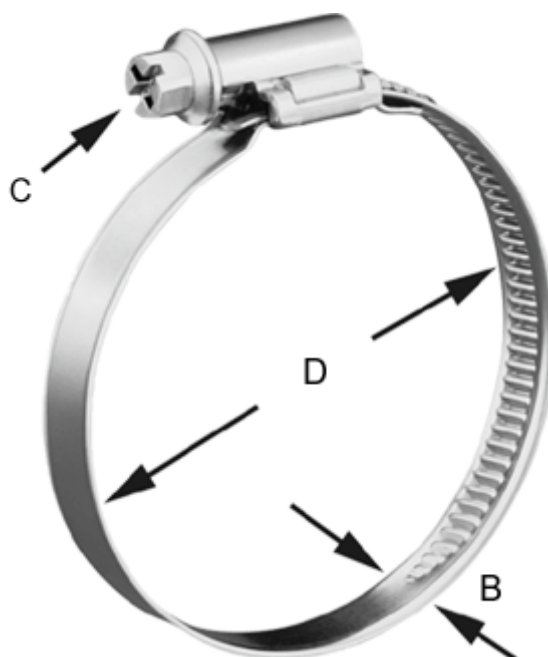

Article number: 021267702050

Description: Worm Drive Hose Clip
TORRO 40-60/9 C7 W2

Measures

C (screw type) = C7 - 7mm

Diameter D = 40-60

Width B = 9.0